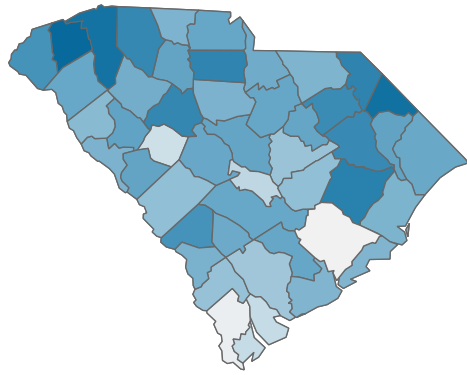

COVID-19 in South Carolina

As of 11:59 PM on 7/21/2021

Cases

606,833

Select Date Range & County to Filter Page Values
Non-Null Values Only

COUNTY

All

Past 2 weeks Confirmed

4,833

Rate of COVID-19 Cases per 10,000 population, by County
County Displayed: **South Carolina** | Dates Displayed: 3/4/2020 to 7/21/2021
[Use County Filter Above to View ZIP Code Counts](#)

Find your ZIP

All

Reported COVID-19 Cases, by Week of Report
County Displayed: **South Carolina** | Dates Displayed: 3/4/2020 to 7/21/2021

County Displayed: **South Carolina** | Dates Displayed: 3/4/2020 to 7/21/2021
Note: Data is suppressed for fewer than 5 cases